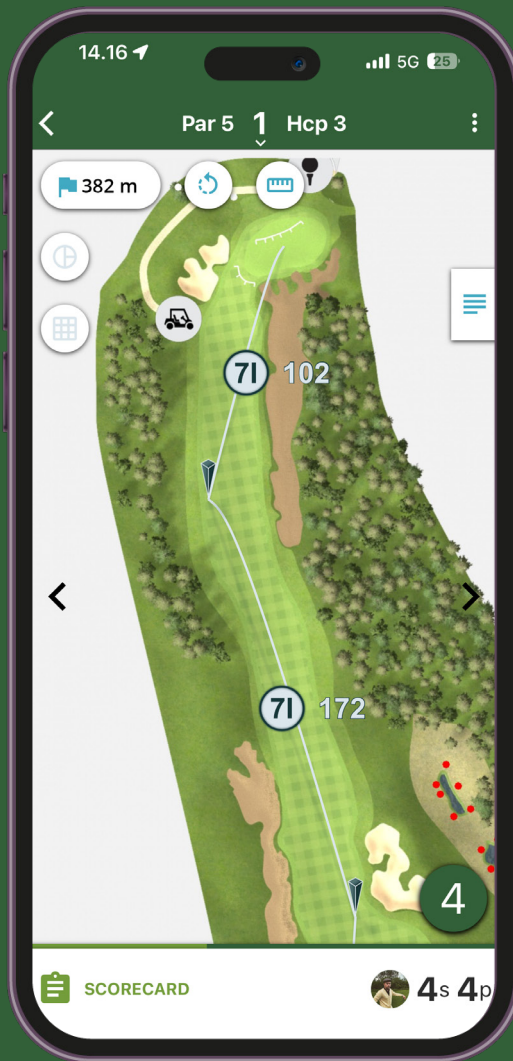

Our Club App

Everything you need in one app

News from your Club

Always stay updated with the latest news from your club.

GPS Course Guide

Get distances to any element on the course from your location.

Live Scoring for 4 Golfers

Keep score for up to 4 players with real-time live scoring.

Today's Pin Position

Get the exact distance to the pin, from wherever you are on the course.

Our Club App

Everything you need in one app

News from your Club

Always stay updated with the latest news from your club.

GPS Course Guide

Get distances to any element on the course from your location.

Live Scoring for 4 Golfers

Keep score for up to 4 players with real-time live scoring.

Today's Pin Position

Get the exact distance to the pin, from wherever you are on the course.

Get your Course Guide

and get today's Pin Position

GPS Course Guide

Get distances to any element on the course from your location.